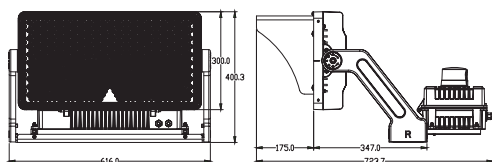

Dimensions (mm)

500w/700w