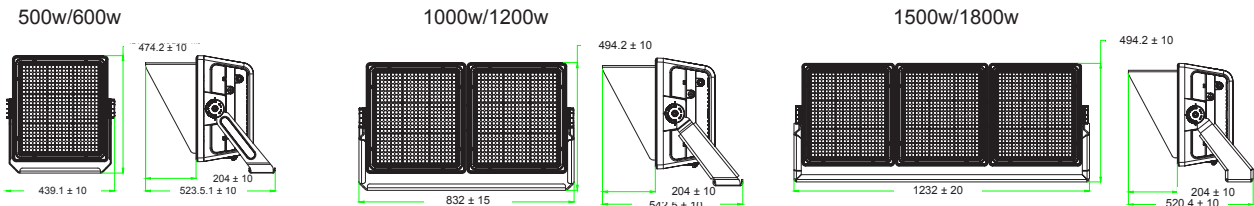

Dimensions (mm)

Ordering information

Model	Power	Lumens	Beam Angle	Model	Power	Lumens	Beam Angle	CCT	Options
AL675450	500w	80,000	15°	AL675462	1200w	180,000	15°	Blank 5700K	8 CRI >80
AL675451	500w	80,000	30°	AL675463	1200w	180,000	30°	5 5000K	7 7 Pin Photobase
AL675452	500w	80,000	40°	AL675464	1200w	180,000	40°	4 4000K	NV No Visor
AL675453	500w	80,000	60°	AL675465	1200w	180,000	60°		48 277-480V
AL675454	600w	90,000	15°	AL675466	1500w	240,000	15°		
AL675455	600w	90,000	30°	AL675467	1500w	240,000	30°		
AL675456	600w	90,000	40°	AL675468	1500w	240,000	40°		
AL675457	600w	90,000	60°	AL675469	1500w	240,000	60°		
AL675458	1000w	160,000	15°	AL675470	1800w	270,000	15°		
AL675459	1000w	160,000	30°	AL675471	1800w	270,000	30°		
AL675460	1000w	160,000	40°	AL675472	1800w	270,000	40°		
AL675461	1000w	160,000	60°	AL675473	1800w	270,000	60°		

Notes

- Lumens based on 5700K
- Lumen & power tolerance up to ±10%
- Lumens:
  500w/1000w/1500w = 160 lxw
  600w/1200w/1800w = 150 lxw
- Lumens based on CRI>70 for CRI>80 =8% lower
- LED Chips Brand: Bridgelux 3030
  500w/600w = 720 pcs
  1000w/1200w = 1440 pcs
  1500w/1800w = 2160 pcs
- Driver: uPowerTek
- Driver Surge Protection: L/N-PE: 10kV, L-N:6kV
- Power cable: UL certified, SJOW, Black outer skin (Φ8.8±0.3MM), Black/White/Green inner skin, wire core 3×1.308MM2 (16AWG), 105°C, 300V, L=1.2M
- 130,000 hours, <75°C
- EPA:
  500w/600w = 2.3ft²
  1000w/1200w = 4.6ft²
  1500w/1800w = 6.9ft²
- SPD part numbers:
  10KV 100-277V: ZYS-P10A
  10KV 277-480V: ZYS-P10H
  10KV 100-27V: ZYS-P20A
  20KV 277-180V: ZYS-P20H

Packing information

Model	Pieces per master	Box Dimensions (cm)	CBM (Master)	Gross Weight (KG)
500w/600w	1	54 x 48 x 39	0.1000	21.29
1000w/1200w	1	89 x 56 x 395	0.1900	40.6
1500w/1800w	1	120 x 57 x 39	0.2500	56.9