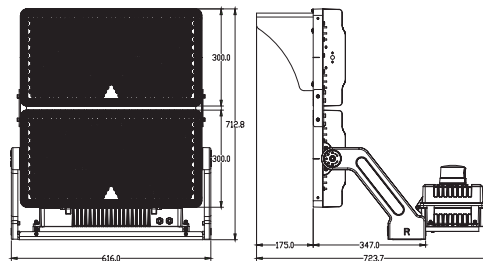

1000w/1400w