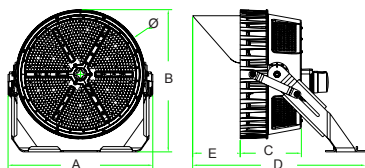

Dimensions (mm)

	Ø	A	B	C	D	E
500w	375	410	410	236	403	157.2
750w	483	542	533	229	647	178
1200w	521	579	571	246	711	210

Ordering information

Model	Power	Lumens	Beam Angle	CCT	Options
AL675200	500w/400w/300w	70000/56000/42000	30°	Blank 5700K	S Slipfitter
AL675201	500w/400w/300w	70000/56000/42000	40°	5 5000K	L Laser
AL675268	500w/400w/300w	70000/56000/42000	60°	4 4000K	W Wire guard
AL675202	500w/400w/300w	70000/56000/42000	80°	3 3000K	S2 20kV
AL675203	500w/400w/300w	70000/56000/42000	120°		7 7 Pin Photobase
AL675204	750w/600w/450w	105000/84000/63000	20°	5700K= 140 lxw	48 277-480V
AL675205	750w/600w/450w	105000/84000/63000	30°	5000K= 138 lxw	N No visor
AL675206	750w/600w/450w	105000/84000/63000	40°	4000K= 135 lxw	
AL675207	750w/600w/450w	105000/84000/63000	60°	3000K= 130 lxw	
AL675269	750w/600w/450w	105000/84000/63000	80°		
AL675208	1200w/1000w/800w	168000/140000/112000	20°		
AL675209	1200w/1000w/800w	168000/140000/112000	30°		
AL675210	1200w/1000w/800w	168000/140000/112000	40°		
AL675211	1200w/1000w/800w	168000/140000/112000	60°		

Notes

Power adjustable switch:
I = Lowest wattage
II = Middle wattage
III = Highest wattage (Default setting)

- Lumen & power tolerance up to 10%
- Driver Surge protection: L/N-PE: 10kV, L-N:6kV
- Adjustable angle: vertical: 110°, horizontal 360°

- EPA:
  500w = 1.6ft²
  750w = 2.4ft²
  1200w = 3.1ft²

- SPD part numbers:
  10KV 100-277V: ZYS-P10A
  10KV 277-480V: ZYS-P10H
  20KV 100-27V: ZYS-P20A
  20KV 277-180V: ZYS-P20H

- Beam Angles:
  400w / 500w = 30° / 40° / 60° / 80° / 120°
  1000w / 1200w = 20° / 30° / 40°

Packing information

Model	Pieces per master	Box Dimensions (cm)	CBM (Master)	Gross Weight (KG)
500w	1	50.5 x 49 x 48.5	0.1200	17
750w	1	64 x 58 x 56.5	0.2097	32
1200w	1	68 x 63 x 58.5	0.2506	37.5

Packing information with different Bracket, box dimension will vary