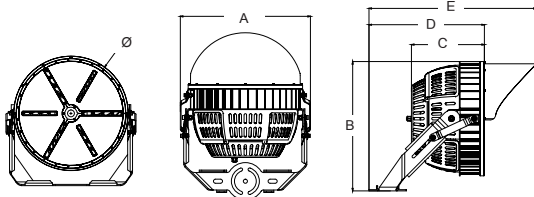

Dimensions (mm)

	Ø	A	B	C	D	E
400w/500w	360	404	417	240	397	559
600w/750w	460	523	521	294	464	673
1000w/1200w	521	577	571	320	482	718

Ordering information

Model	Power	Lumens	Beam Angle	Model	Power	Lumens	Beam Angle	CCT	Options
AL575140	400w	54,400	30°	AL575185	750w	102,000	20°	Blank 5700K 5 5000K 4 4000K	S Slipfitter L Laser W Wire guard 48 277-480V NV No visor
AL575141	400w	54,400	40°	AL575186	750w	102,000	30°		
AL575197	400w	54,400	60°	AL575187	750w	102,000	40°		
AL575195	400w	54,400	80°	AL575188	750w	102,000	60°		
AL575142	400w	54,400	120°	AL575184	750w	102,000	80°		
AL575143	500w	80,000	30°	AL575189	1000w	136,000	20°		
AL575144	500w	80,000	40°	AL575190	1000w	136,000	30°		
AL575198	500w	80,000	60°	AL575191	1000w	136,000	40°		
AL575196	500w	80,000	80°	AL575192	1200w	163,200	20°		
AL575145	500w	80,000	120°	AL575193	1200w	163,200	30°		
AL575146	600w	85,000	20°	AL575194	1200w	163,200	40°		
AL575147	600w	85,000	30°						
AL575148	600w	85,000	40°						
AL575149	600w	85,000	60°						
AL575199	600w	85,000	80°						

Notes

- Lumen Tolerance up to 10%
- Lumens based on 5700K
- Adjustable angle:
  vertical: 110°, horizontal 360°
- Lens:
  20° (3H3V), 30° (4H4V), 40° (5H5V),
  60° (5H5V), 80° (6H6V) 120° (7H7V)
  • 500w = 130,000 hours @ TC<72°C
  All others = 120,000 hours @ TC<65°C
- Premium DLC:
  400w/500w = 30°, 120°
  600w/750w = 30°, 40°,
  1000w = 40° / 1200w = 20°, 40°
- EPA:
  400w/500w = 1.49ft²
  600w/750w = 2.5ft²
  1000w/1200w = 3.141ft²
- SPD part numbers:
  10KV 100-277V: ZYS-P10A
  10KV 277-480V: ZYS-P10H
  20KV 100-27V: ZYS-P20A
  20KV 277-180V: ZYS-P20H

Packing information

Model	Pieces per master	Box Dimensions (cm)	CBM (Master)	Gross Weight (KG)
400w/500w	1	48 x 48 x 47	0.1082	17.1
600w/750w	1	63 x 57 x 56.5	0.2028	32
1000w/1200w	1	68 x 63 x 58.5	0.2506	37.6

Packing information with different Bracket, box dimension will vary