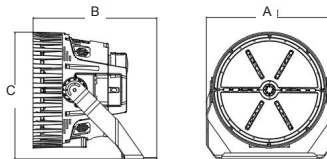

Dimensions (mm)

	A	B	C
400w-600w	410	403	410
750w	540	457	494
1000w/1200w	603	531	572

Ordering information

Model	Power	Lumens	Beam	Model	Power	Lumens	Beam	CCT	Options
AL675400	400w	61,200	30°	AL675415	750w	114,750	20°	Blank 5700K	8 CRI >80
AL675401	400w	61,200	40°	AL675416	750w	114,750	30°	5 5000K	S Slipfitter
AL675402	400w	61,200	60°	AL675417	750w	114,750	40°	4 4000K	L Laser
AL675403	400w	61,200	80°	AL675418	750w	114,750	60°	3 3000K	W Wire guard
AL675404	400w	61,200	120°	AL675419	1000w	143,000	12°		S2 20kV SPD
AL675405	500w	75,000	30°	AL675420	1000w	143,000	15°		7 7 Pin Photobase
AL675406	500w	75,000	40°	AL675421	1000w	143,000	20°		48 277-480V
AL675407	500w	75,000	60°	AL675422	1000w	143,000	30°		NV No visor
AL675408	500w	75,000	80°	AL675423	1000w	143,000	40°		
AL675409	500w	75,000	120°	AL675424	1000w	146,000	60°		
AL675410	600w	82,800	30°	AL675425	1200w	171,000	12°		
AL675411	600w	82,800	40°	AL675426	1200w	171,000	15°		
AL675412	600w	82,800	60°	AL675427	1200w	174,000	20°		
AL675413	600w	82,800	80°	AL675428	1200w	174,000	30°		
AL675414	600w	82,800	120°	AL675429	1200w	174,000	40°		
				AL675430	1200w	174,000	60°		

Notes

- Lumens based on: 5700K
- Lumen and power tolerance up to 10%
- Beam Angles:
  400w - 600w = 30° / 40° / 60° / 80° / 120°
  750w = 20° / 30° / 40° / 60°
  1000w / 1200w = 12° / 15° / 20° / 30° / 40° / 60°
- LED Chips Brand: Bridgelux 3030
  Osram = 12° & 15°
  400w = 420 pcs
  500w = 504 pcs
  600w = 504 pcs
  750w = 840 pcs
  1000w = 1008 pcs
  1200w = 1232 pcs
- Driver Brand: uPowerTek
- Driver Surge Protection: L/N-PE: 10kV, L-N:6kV
- 120,000 Hours @ ≤75° TC
- Adjustable angle: vertical: 110°, horizontal 360°
- BUG:
  400w-600w = B5-U0-G2
  750w = B5-U0-G3
  1000w/1200w = B5-U0-G5
- EPA:
  400w-600w = 1.6ft²
  750w = 2.5ft²
  1000w/1200w = 3.1ft²
- SPD part numbers:
  10KV 100-277V: ZYS-P10A
  10KV 277-480V: ZYS-P10H
  20KV 100-27V: ZYS-P20A
  20KV 277-180V: ZYS-P20H

Packing information

Model	Pieces per master	Box Dimensions (cm)	CBM (Master)	Gross Weight (KG)
400w-600w	1	47 x 46 x 46	0.0994	16.5
750w	1	59 x 56 x 50.5	0.1668	26.5
1000w/1200w	1	66 x 64.5 x 58	0.2469	36.1/37.1

Packing information with different Bracket, box dimension will vary