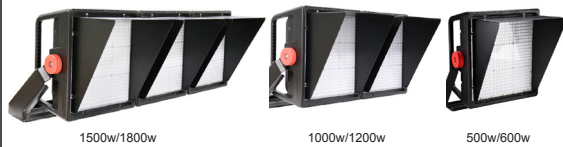

SQX7™ Series

500w / 700w / 1000w
1200w / 1500w / 1800w

IP66	IK08	
LM79	LM80	TM21
Lumens Up to 160LxW	CCT 4-57K	CRI >70 >80
15°-60° Beam Angle	VOLTS 120-277	Dim 0-10V
20kV Surge Protection	THD ≤20%	PF ≥.90
SDMI >6	B5-U0-G5	 130,000
 -40°C ~ +45°C	8 YEAR Warranty	

Sports lighting is an important feature of any game whether it is professional, semi-professional, municipal, collegiate, or high school. Lighting can not only enhance the spectator's experience at a game and home but also improve how the players perform.

The LED SQX7™ Series offers a computer-designed optics making it the right choice for any sports venues; also ideal for recreational centers, transport facilities, facades, monuments, sea ports and much more.

A die-casting aluminum ADC12 body and driver case, for resistance, endurance, and heat dissipation; mounting bracket made of die-casting aluminum ADC12 and premium grade steel (SPCC), all screws and nuts are Stainless Steel. Custom-engineered PC optics direct light precisely where needed while minimizing glare. Powerful Bridgelux® 3030 LEDs, combined with UL state of the art uPowerTek® driver with built in surge protection (L/N-PE: 10kV, L-N: 6kV) and 20kV SPD, makes of the LED SQX7™ Series the ideal solution for professional caliber outdoor sports lighting.

Unlike legacy bulb-based systems, LED SQX7™ Series contains no parts to wear out so you can be sure your lighting is maintenance - free for thousands of hours. LED SQX7™ Series is weatherproof and can handle the elements yet generate more light than any HID light in sports.

Designed for sports and multifunctional lighting applications, LED SQX7™ Series offers an outstanding performance, maintenance-free, professional lighting with a great return on investment.