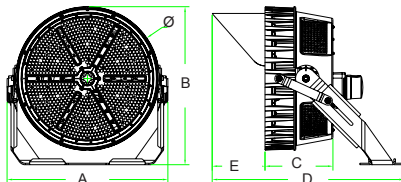

Dimensions (mm)

	Ø	A	B	C	D	E
400w/500w	375	410	410	236	403	157.2
600w/750w	483	542	533	229	647	178
1000w/1200w	521	579	571	246	711	210

Ordering information

Model	Power	Lumens	Beam	Model	Power	Lumens	Beam	Model	Power	Lumens	Beam	CCT	Options
AL575220	400w	59,200	30°	AL575228	600w	87,000	20°	AL575264	1000w	145,000	12°	Blank	8 CRI >80
AL575221	400w	59,200	40°	AL575229	600w	87,000	30°	AL575265	1000w	145,000	15°	5	S Slipfitter
AL575244	400w	59,200	60°	AL575230	600w	87,000	40°	AL575236	1000w	145,000	20°	4	L Laser
AL575222	400w	59,200	80°	AL575231	600w	87,000	60°	AL575237	1000w	145,000	30°	3	W Wire guard
AL575223	400w	59,200	120°	AL575246	600w	87,000	80°	AL575238	1000w	145,000	40°		S2 20kV SPD
AL575224	500w	72,500	30°	AL575232	750w	108,750	20°	AL575266	1200w	174,000	12°		7 7 Pin Photobase
AL575225	500w	72,500	40°	AL575233	750w	108,750	30°	AL575248	1200w	174,000	15°		48 277-480V
AL575245	500w	72,500	60°	AL575234	750w	108,750	40°	AL575240	1200w	174,000	20°		NV No visor
AL575226	500w	72,500	80°	AL575235	750w	108,750	60°	AL575241	1200w	174,000	30°		
AL575227	500w	72,500	120°	AL575247	750w	108,750	80°	AL575242	1200w	174,000	40°		

Notes

- Lumens based on: 5700K
- Lumen and power tolerance up to 10%
- Beam Angles:
  400w / 500w Model = 30° / 40° / 60° / 80° / 120°
  600w / 750w Model = 20° / 30° / 40° / 60° / 80°
  1000w / 1200w Model = 12° / 15° / 20° / 30° / 40°
- LED Chips Brand:
  Bridgelux 3030
  Osram = 12° & 15°
  400w = 420 pcs
  500w = 504 pcs
  600w = 630pcs
  750w = 840 pcs
  1000w = 1008 pcs
  1200w = 1232 pcs
- Driver Brand: Sosen
- Driver Surge Protection:
  L/N-PE: 10kV, L-N:6kV
- 120,000 Hours @ ≤ 68° TC
- Adjustable angle:
  vertical: 110°, horizontal 360°
- EPA:
  400w/500w = 1.6ft²
  600w/750w = 2.4ft²
  1000w/1200w = 3.1ft²
- SPD part numbers:
  10KV 100-277V: ZYS-P10A
  10KV 277-480V: ZYS-P10H
  20KV 100-27V: ZYS-P20A
  20KV 277-180V: ZYS-P20H

Packing information

Model	Pieces per master	Box Dimensions (cm)	CBM (Master)	Gross Weight (KG)
400w/500w	1	50.5 x 49 x 48.5	0.1200	17
600w/750w	1	59.5 x 59.5 x 53	0.1876	32
1000w/1200w	1	65 x 64 x 55.6	0.2312	37.5

Packing information with different Bracket, box dimension will vary