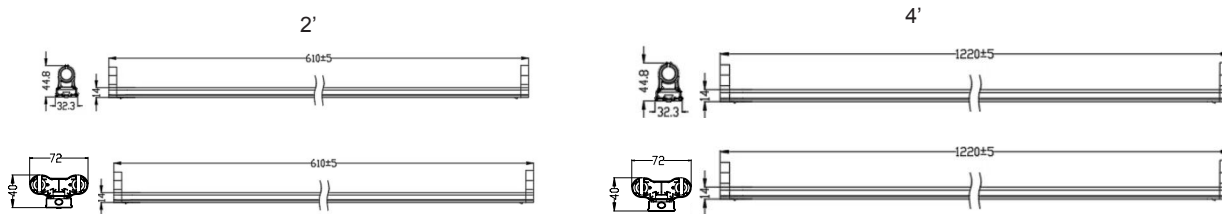

## Striplite™

2 ft and 4 ft

The Striplite™ Series is a slim, compact design strip fixture for led tubes, that provides general illumination in residential and light commercial applications. A fully integrated fixture solution that balances performance and economics.

Developed in a low-profile housing, Striplite™ Series incorporates (optional) our latest generation of led tubes GEN 2 Series. The body is made of steel, 0.25mm thickness after painting. Multistage iron phosphate pretreatment ensures bonding and basic rust inhibitor. Commercial grade lamp holders (sockets) T8, allows a firm and secure connection with led tubes. Single end or 2 end power wiring available.

### Dimensions