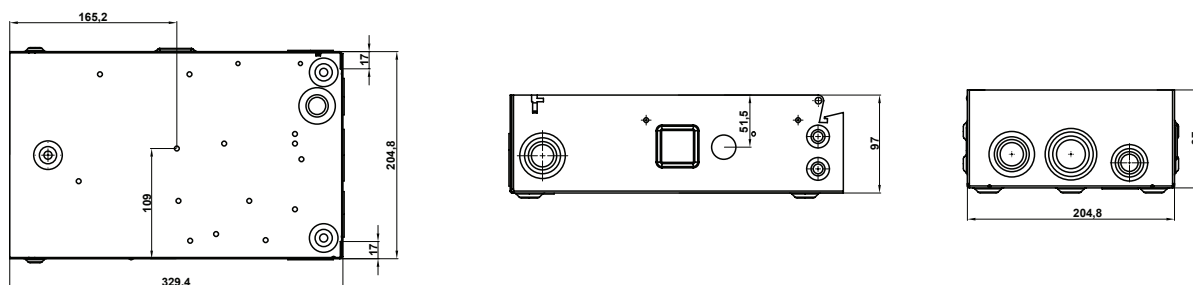

Dimensions (mm)

Specifications

Voltage	600 AC
Amerage	30A
Poles	3
Wires	3
Fusing	No Fuse
Enclosure	Nema 3R (Outdoor)
Options	None
Wire Range (Cu/Al)	12-2
240 Vac. NEC Std, 1-ph	3.0 hp
240 Vac. NEC Std, 3-ph	10.0 hp
480 Vac. NEC Std, 1-ph	7.5 hp
480 Vac. NEC Std, 3-ph	20.0 hp
600 Vac. NEC Std, 1-ph	10.0 hp
600 Vac. NEC Std, 3-ph	30.0 hp
250 Vdc	5.0 hp

Packing information

Pieces per master	CBM (Master)	Box Dimensions (CM)
4	0.0758	50 x 37 x 41