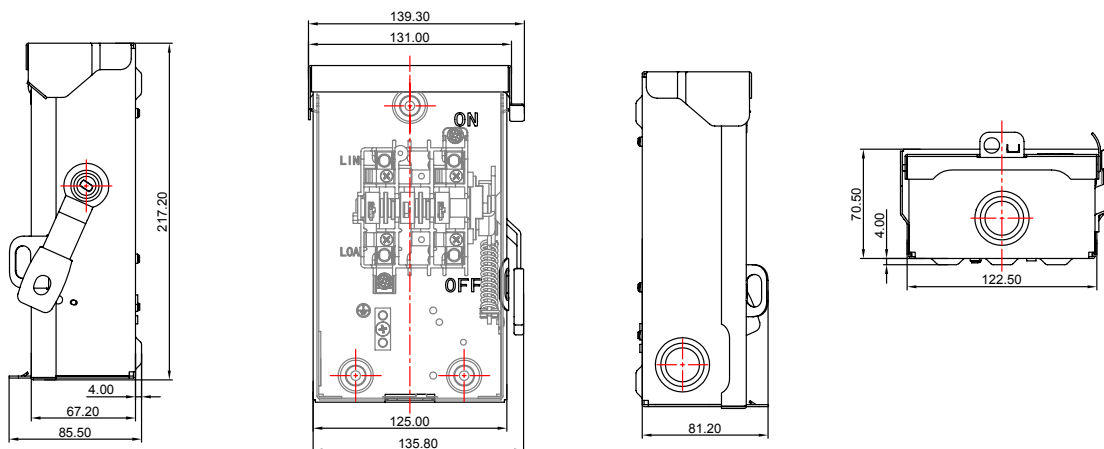

Dimensions (mm)

Specifications

Voltage	120 / 240V
Amperage	100 A
Poles	2
Wires	3
Fusing	No Fuse
Enclosure	Nema 3R (Outdoor)
Options	None
Wire Range (Cu/Al)	14-1 Cu / 12-1 Al

Wiring Diagram

Packing information

Pieces per master	CBM (Master)	Box Dimensions (CM)	Gross weight (KGS)
4	0.0718	61.5 x 36.5 x 32	21

General Duty Safety Switch 60A 240V 2 Pole Nema 3R Outdoor

General Duty Safety Switch 60A 2 Poles 2 Wires 240 VAC HP10(1Ø) / 15 (3Ø). No fuse Nema 3R Outdoor Enclosure Wire Range 14-6 CU. Designed for residential and light commercial applications where duty is not severe.

Item AL603015

Dimensions (inches)

Specifications

Protection Method	Nonfusable
Duty	General
Amps AC	60 A
Voltage	240 AC
Phase	Single
HP	10 hp @ 240V AC
NEMA Enclosure Type	3R
IP Rating	Not Rated

Metallic / Non-Metallic	Metallic
Material	Steel
Number of wires	2
Number of Poles	2
Contact Form	2PST
Height	9 in
Width	4 in
Depth	6 in

Packing information

Pieces per master	CBM (Master)	Box Dimensions (CM)	Gross weight (KGS)
15	0.0523	47 x 45.5 x 24.5	22.5

General Duty Safety Switch 30A 240V 3 Poles Nema 3R Outdoor

Item AL603016

General Duty Safety Switch 30A 3 Poles 3 Wires 240 VAC HP7.5 No fuse Nema 3R Outdoor Enclosure Wire Range (Cu/Al) 12-8 AL, 14-8 CU. Designed for residential and light commercial applications where duty is not severe.