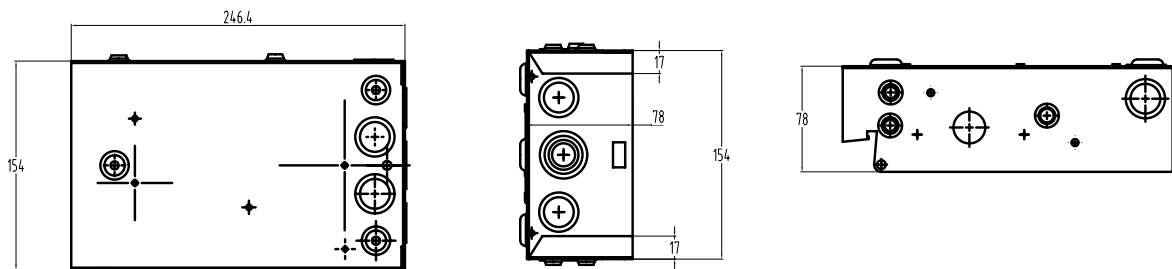

Dimensions (mm)

Specifications

Amerage	30A
Poles	3
Wires	3
Fusing	No Fuse
Enclosure	Nema 3R (Outdoor)
Wire Range (Cu/Al)	12-8 AL 14-8 CU
240 Vac. NEC Std, 1-ph	3.0 hp
240 Vac. NEC Std, 3-ph	7.5 hp
250 Vdc	5.0 hp
GSA Compliance	Yes

Packing information

Pieces per master	CBM (Master)	Box Dimensions (CM)
6	0.0510	48 x 38 x 28