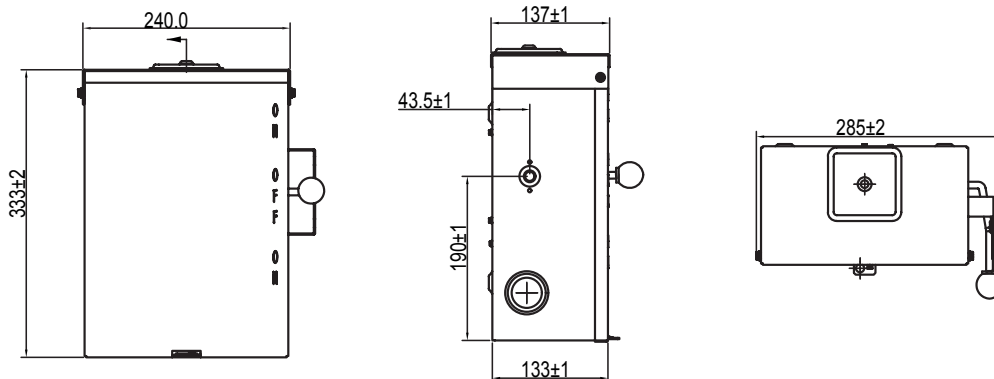

Safety Switches

Non Fused Nema 3R

americanlite[®]

We light your world[™]

Manual Transfer Safety Switch Nema 3R Outdoor

Item AL603010

Americanlite® Emergency Power Manual Transfer Switch, Safety Switch Double-throw non-fusible design, 100 AMPS, 120/240V AC, 2 poles 3 wires, complies with NEMA 3R Outdoor.

Dimensions (mm)

Specifications

Voltage	120 / 240V
Amperage	100 A
Poles	2
Wires	3
Fusing	No Fuse
Enclosure	Nema 3R (Outdoor)
Options	None
Wire Range (Cu/Al)	14-1 Cu / 12-1 Al

Wiring Diagram

Packing information

Pieces per master	CBM (Master)	Box Dimensions (CM)	Gross weight (KGS)
4	0.0718	61.5 x 36.5 x 32	21

General Duty Safety Switch 60A 240V 2 Pole Nema 3R Outdoor

General Duty Safety Switch 60A 2 Poles 2 Wires 240 VAC HP10(1Ø) / 15 (3Ø). No fuse Nema 3R Outdoor Enclosure Wire Range 14-6 CU. Designed for residential and light commercial applications where duty is not severe.

Item AL603015

Dimensions (inches)

Specifications

Protection Method	Nonfusable
Duty	General
Amps AC	60 A
Voltage	240 AC
Phase	Single
HP	10 hp @ 240V AC
NEMA Enclosure Type	3R
IP Rating	Not Rated

Metallic / Non-Metallic	Metallic
Material	Steel
Number of wires	2
Number of Poles	2
Contact Form	2PST
Height	9 in
Width	4 in
Depth	6 in