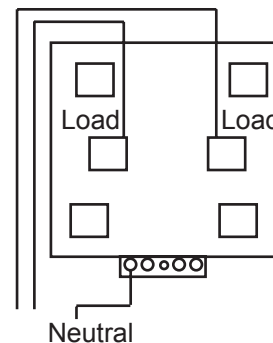

Wiring Diagram

Packing information

Pieces per master	CBM (Master)	Box Dimensions (CM)	Gross weight (KGS)
4	0.0718	61.5 x 36.5 x 32	21