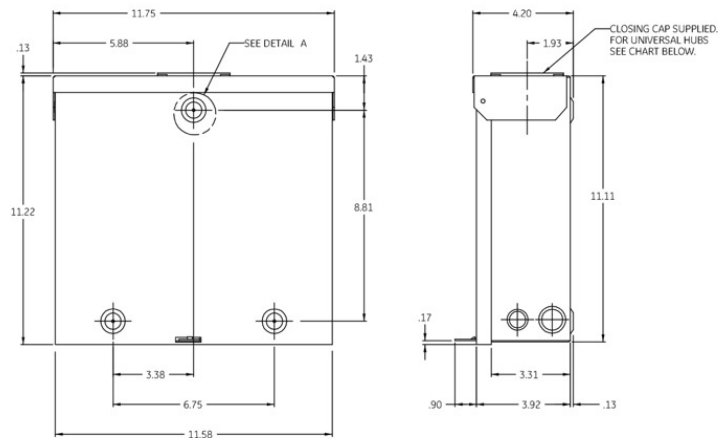

8 Circuit Load Center Outdoor Type 3R Enclosure

8 Circuit Load Center Main Lug Single Phase 125A 120/240 VAC Outdoor Type 3R Enclosure, Interrupting Capacity Rating @ 65, Circuit Breaker Style Plug-In, space for 8, 1" breakers, 125 A bus ampere rating.

Item AL603030

Dimensions (inches)

Specifications

Input / Output Voltage	120/240V AC
Type	Standard
Interrupting Capacity Rating	65
Amperage	125 A
Device Type	Convertible
Enclosure	Outdoor Type 3R

Phase	1 Phase
Socket Type	0
THQL 1" Space	8
THQP 1/2" Space	16
Feed	Either
Door	Yes

Packing information

Pieces per master	CBM (Master)	Box Dimensions (CM)	Gross weight (KGS)
4	0.0522	32 x 48 x 34	19.6